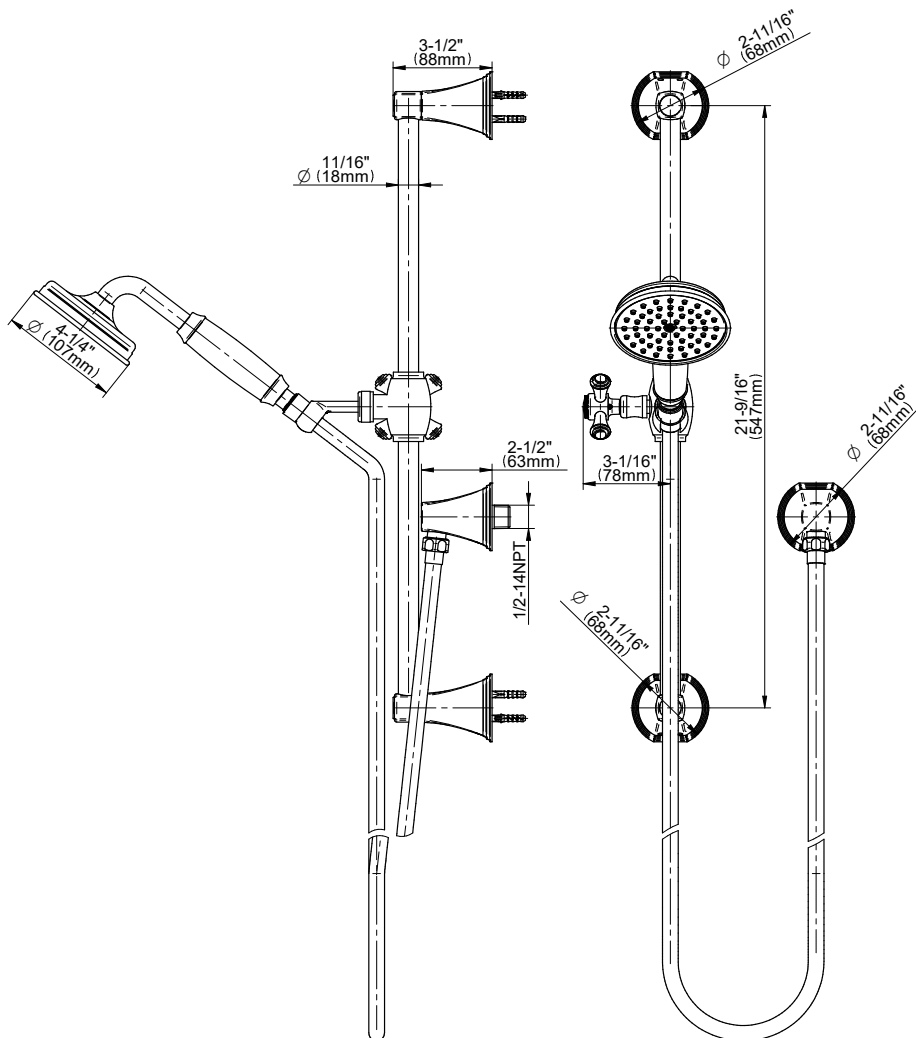

G-8650

Finezza UNO Collection

Handshower w/Wall-Mounted Slide Bar

GRAFF[®]
CUTTING EDGE DESIGN

Product Features

- Handshower w/24" wall-mounted slide bar
- 59" shower hose and wall supply elbow
- Adjustable bracket fits all hoses with conical nut
- Handshower flow rate ≤ 1.8 max gpm
- Includes internal backflow preventer

Available Finishes

- Polished Chrome
G-8650-PC
- Brushed Nickel
G-8650-BNi
- Polished Nickel
G-8650-PN
- Olive Bronze™
G-8650-OB

Warranty

- Limited lifetime warranty

For complete warranty information go to: www.graff-faucets.com/en/info/faqs

The measurements shown are for reference only. Products and specifications shown are subject to change without notice. Revised 01/2017

www.graff-faucets.com | phone: 800-954-4723